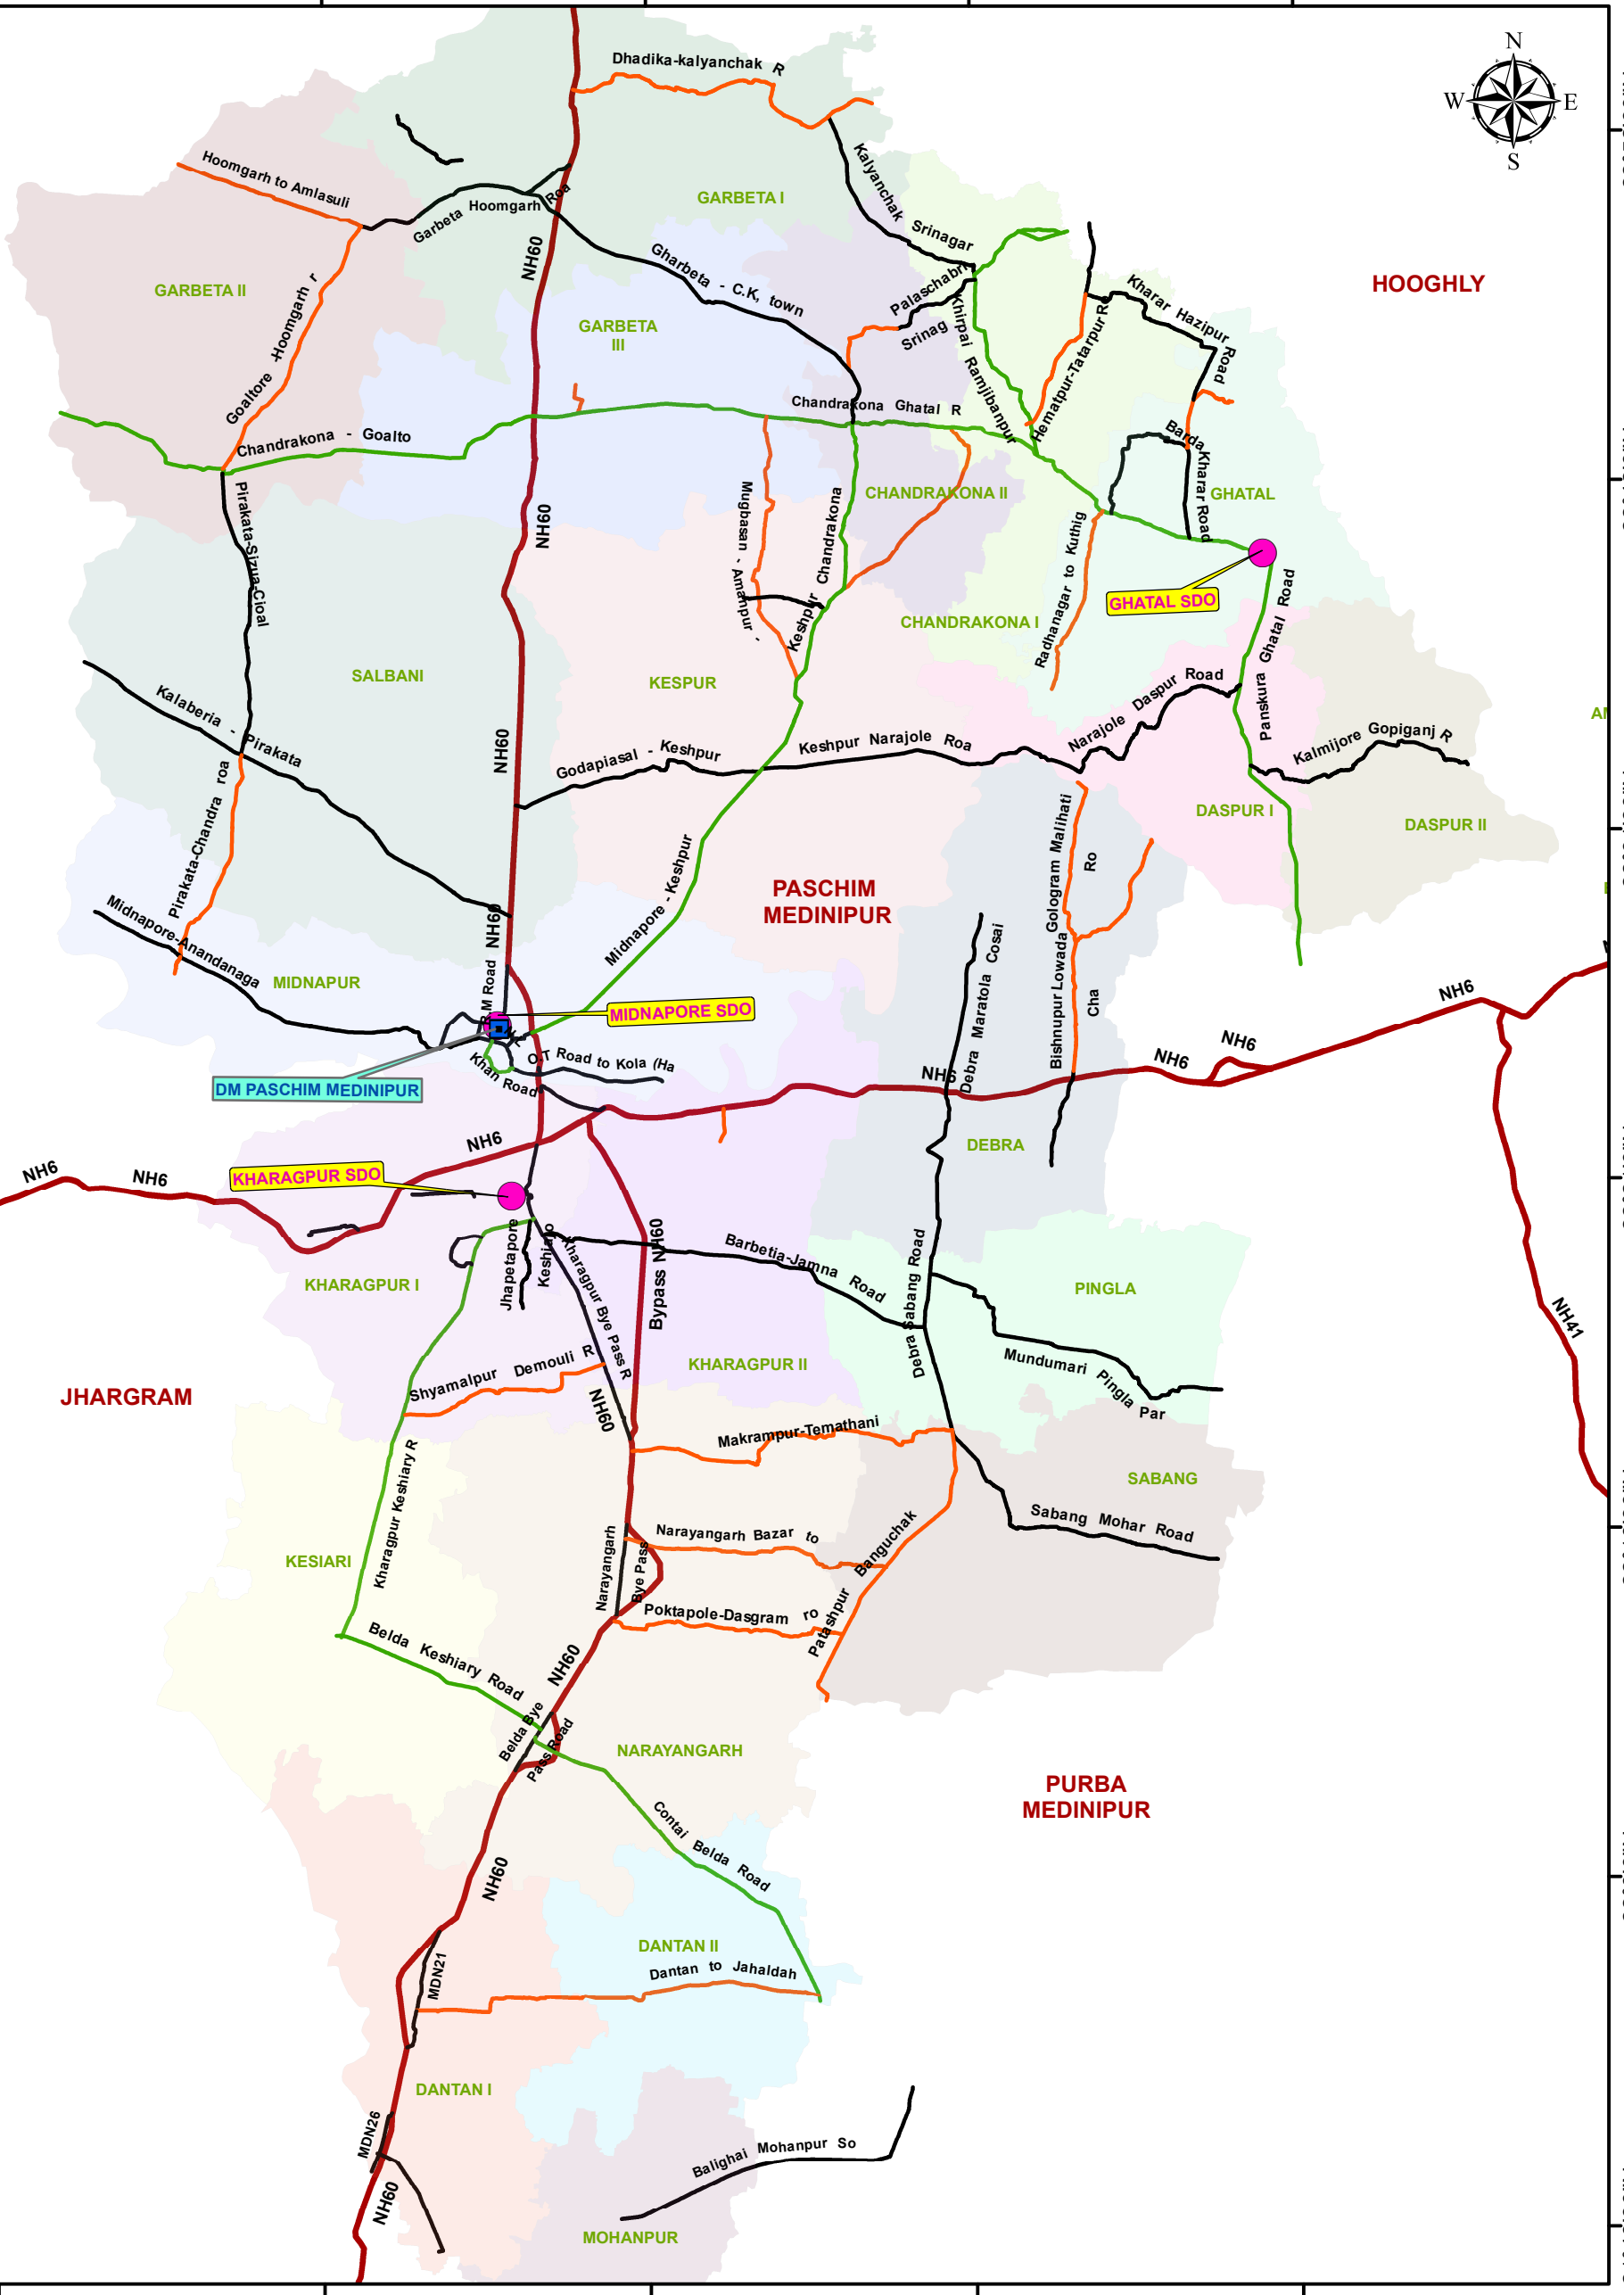

PASCHIM MEDINIPUR

87°3'0"E 87°13'30"E 87°24'0"E 87°34'30"E 87°45'0"E

22°52'30"N

22°42'0"N

22°31'30"N

22°21'0"N

22°10'30"N

22°0'0"N

21°49'30"N

HOOGLHY

22°52'30"N

22°42'0"N

22°31'30"N

22°21'0"N

22°10'30"N

22°0'0"N

21°49'30"N

LEGEND

- NATIONAL HIGHWAY
- STATE HIGHWAY
- MAJOR DISTRICT ROAD
- RURAL ROAD
- SUB-DIVISION OFFICE
- DM OFFICE
- DISTRICT

1:50000

Kilometers